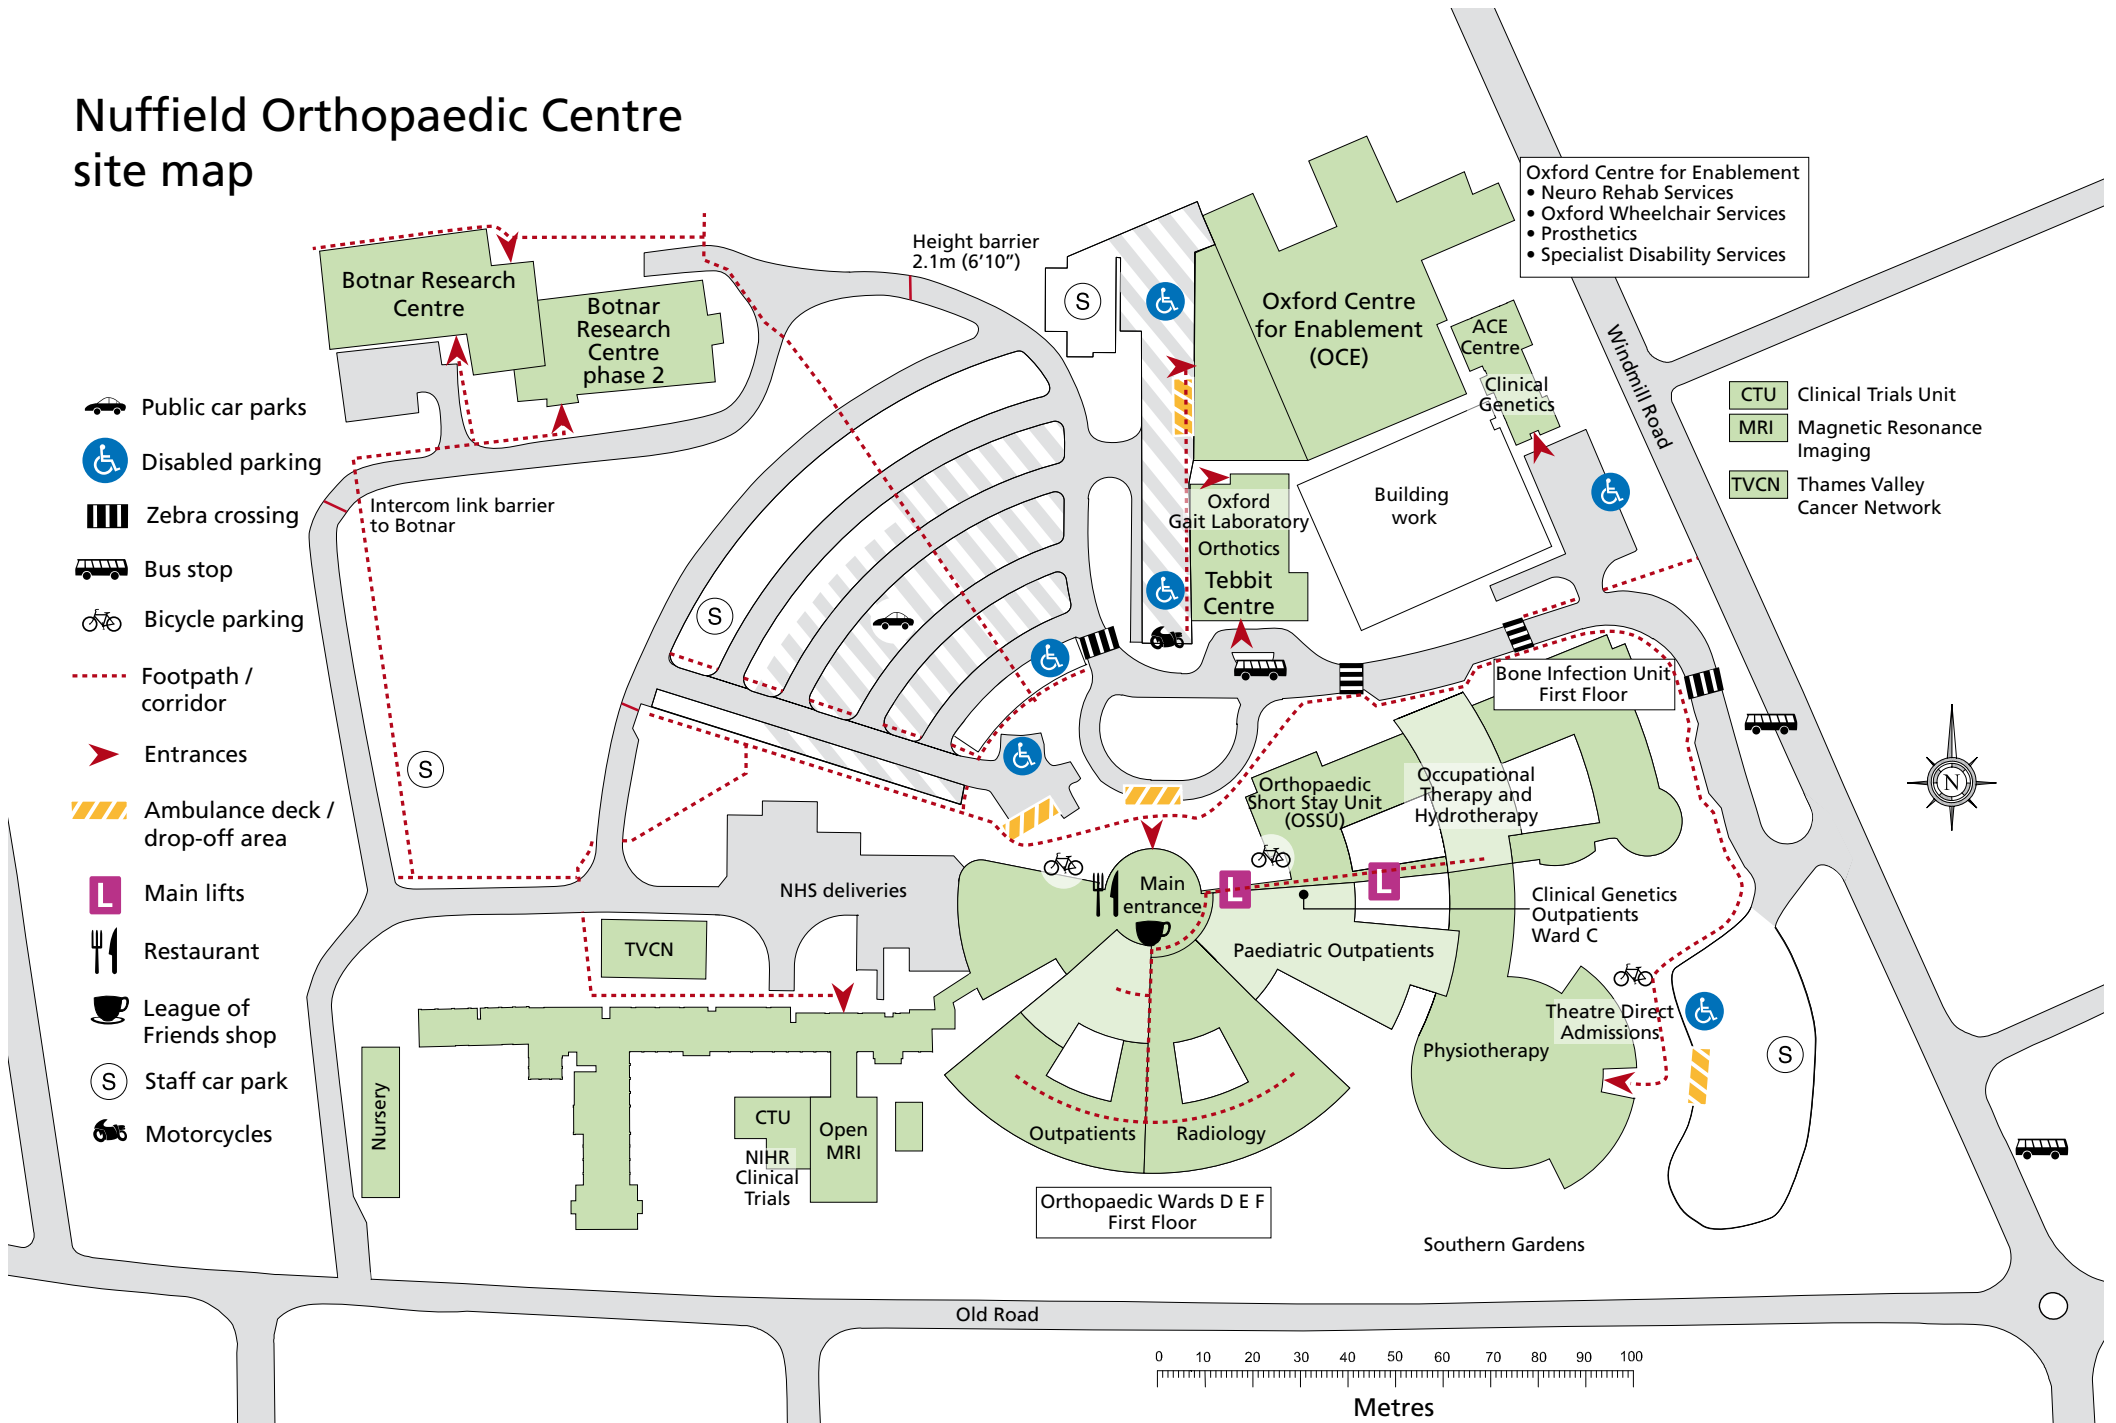

Nuffield Orthopaedic Centre site map

- Oxford Centre for Enablement
- Neuro Rehab Services
 - Oxford Wheelchair Services
 - Prosthetics
 - Specialist Disability Services

- CTU Clinical Trials Unit
- MRI Magnetic Resonance Imaging
- TVCN Thames Valley Cancer Network