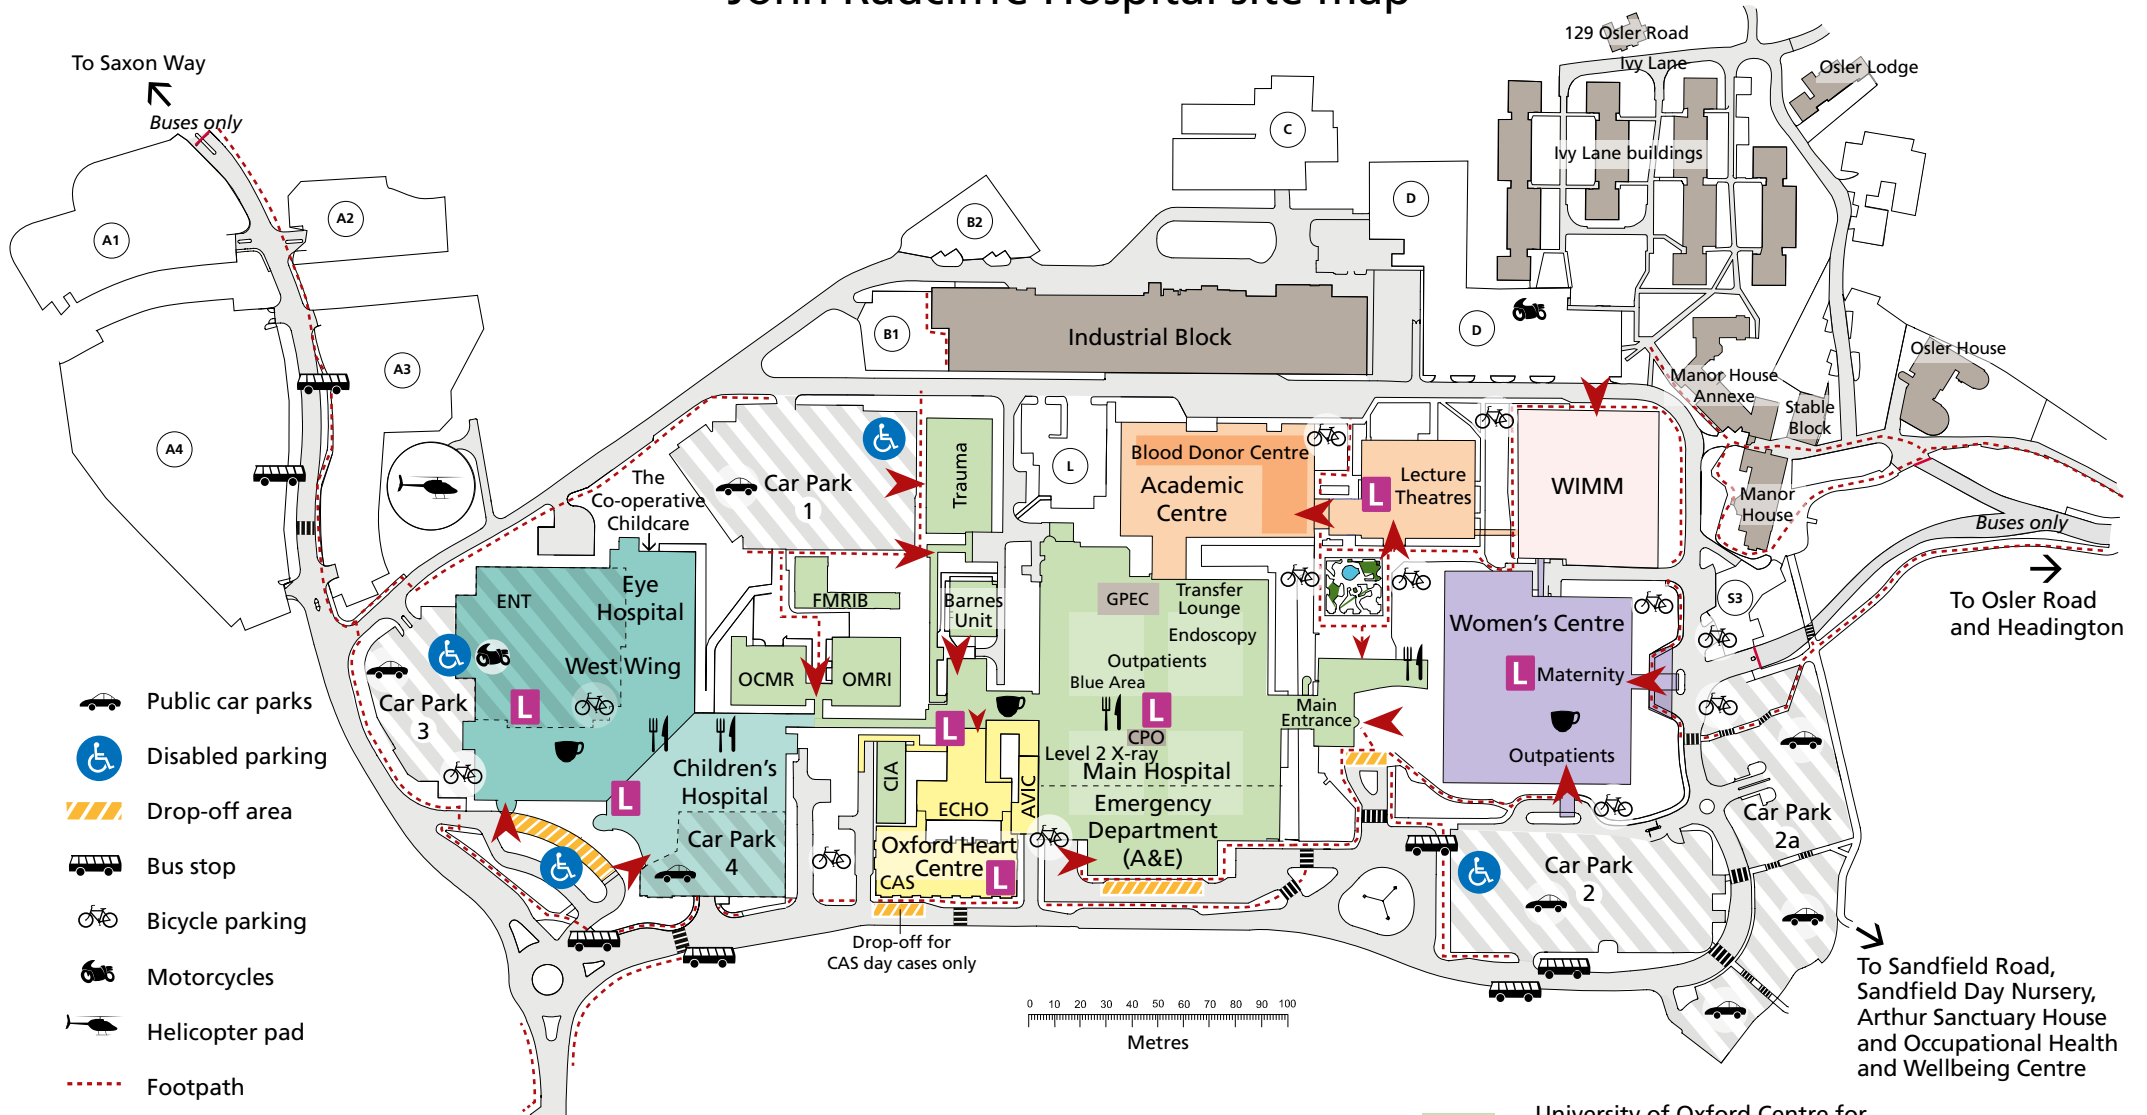

John Radcliffe Hospital site map

- Public car parks
- Disabled parking
- Drop-off area
- Bus stop
- Bicycle parking
- Motorcycles
- Helicopter pad
- Footpath
- Entrances
- Zebra crossing
- Main lifts
- Restaurant / café
- League of Friends

- WIMM Weatherall Institute of Molecular Medicine
- AVIC Acute Vascular Imaging Centre
- CIA Cardiac Investigations Annexe (access via Main Entrance)
- CAS Cardiac Angiography Suite
- OMRI Oxford Magnetic Resonance Imaging Department (MRI)

- OCMR University of Oxford Centre for Clinical Magnetic Resonance Research
- FMRIB Oxford Centre for Functional MRI of the Brain
- GPEC George Pickering Education Centre Level 3
- CPO Car Parking Office
- Staff car parks