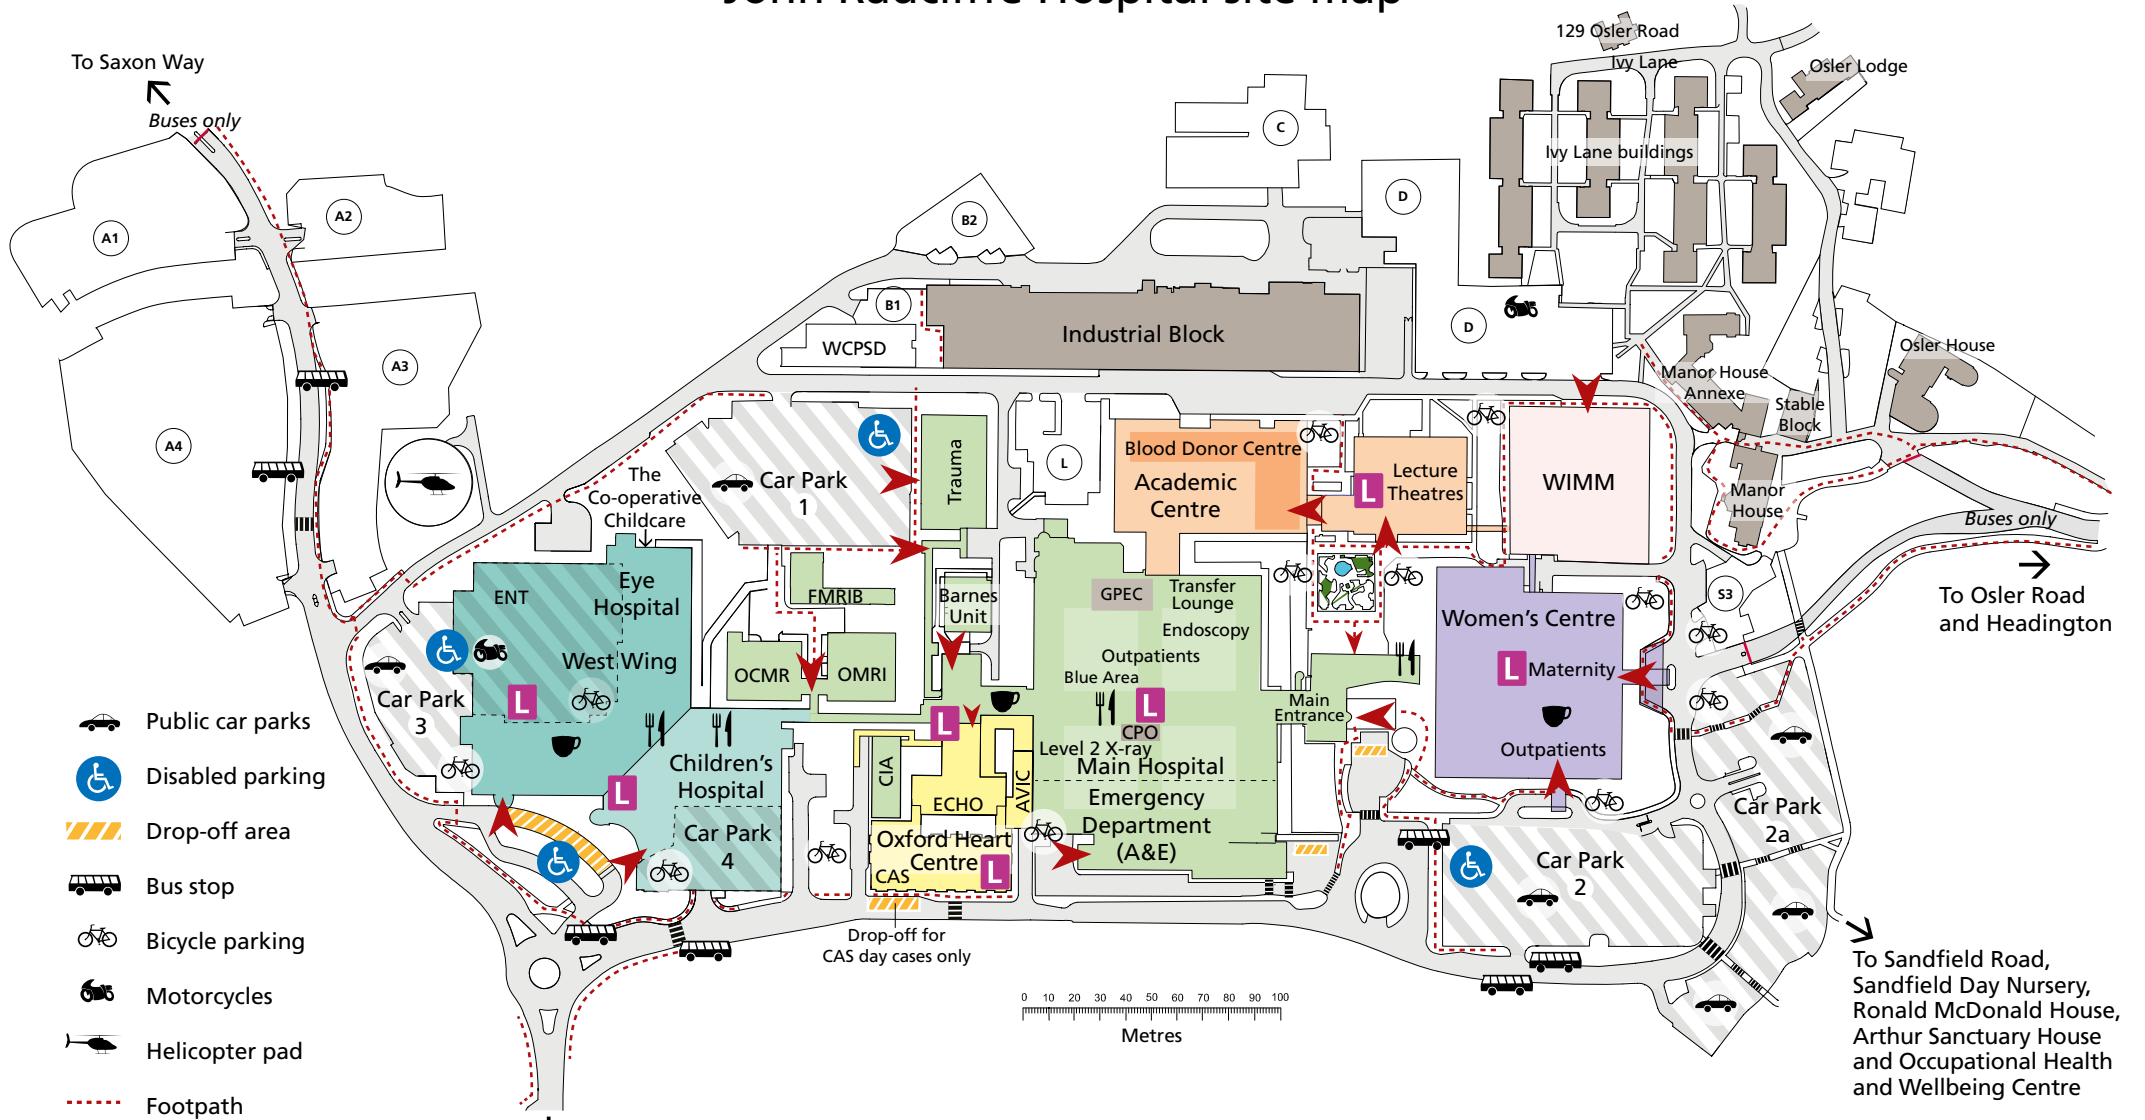

John Radcliffe Hospital site map

- Public car parks
- Disabled parking
- Drop-off area
- Bus stop
- Bicycle parking
- Motorcycles
- Helicopter pad
- Footpath
- Entrances
- Zebra crossing
- Main lifts
- Restaurant / café
- League of Friends

- WIMM Weatherall Institute of Molecular Medicine
- AVIC Acute Vascular Imaging Centre
- CIA Cardiac Investigations Annexe (access via Main Entrance)
- CAS Cardiac Angiography Suite
- OMRI Oxford Magnetic Resonance Imaging Department (MRI)
- WCPSPD Wolfson Centre for Prevention of Stroke and Dementia Wellcome Centre for Integrative Neuroimaging

- OCMR University of Oxford Centre for Clinical Magnetic Resonance Research
- FMRIB Oxford Centre for Functional MRI of the Brain
- GPEC George Pickering Education Centre Level 3
- CPO Car Parking Office
- Staff car parks