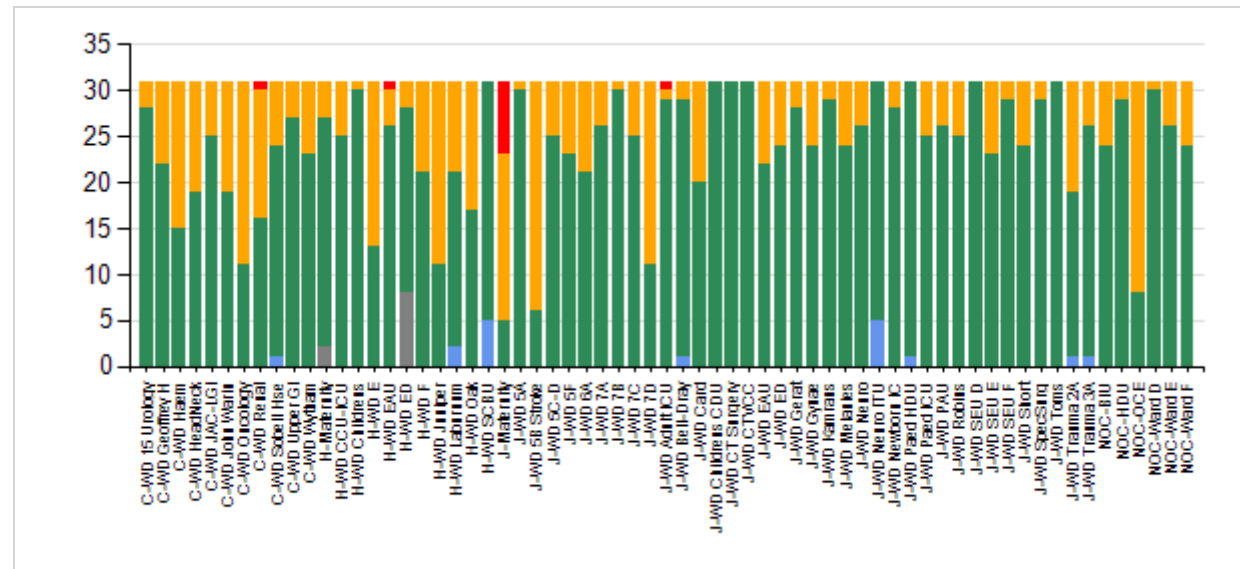

Early Shift:

		Total
Agreed Establishment	1521	1521
Escalation	11	11
Minimum	456	456
Surplus	17	17
Unknown	10	10
Total		2015

Late Shift:

		Total
Agreed Establishment		1498
Escalation		22
Minimum		467
Surplus		21
Unknown		7
Total		2015

Night Shift:

		Total
Agreed Establishment	1768	1768
Escalation	15	15
Minimum	211	211
Surplus	14	14
Unknown	7	7
Total		2015