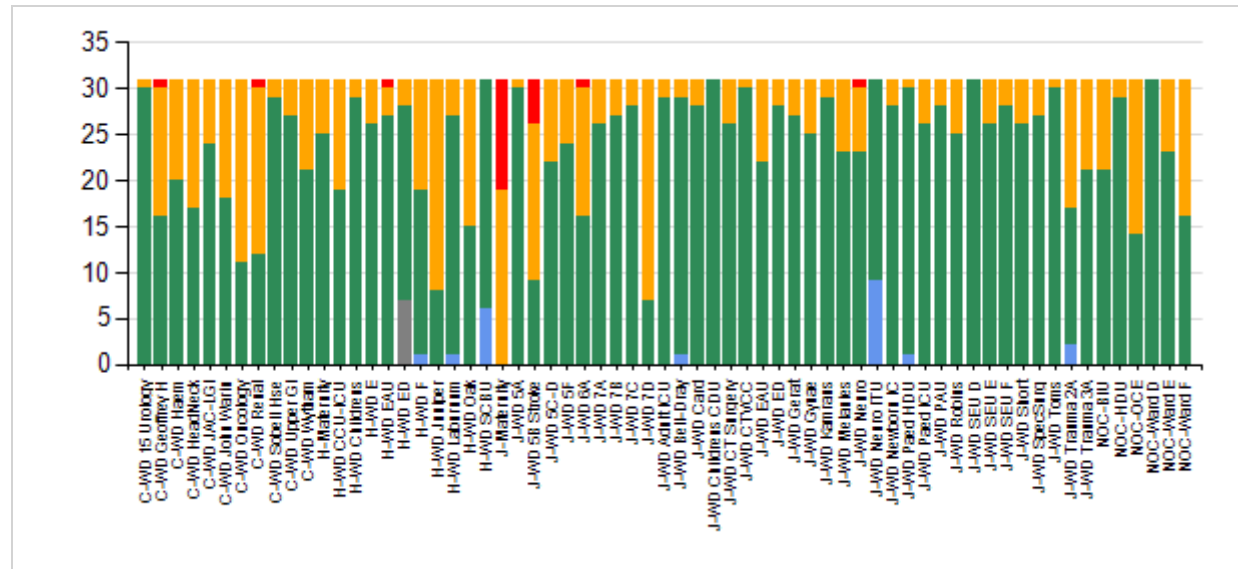

Early Shift:

		Total
Agreed Establishment	1521	1521
Escalation	11	11
Minimum	456	456
Surplus	17	17
Unknown	10	10
Total		2015

Late Shift:

		Total
Agreed Establishment		1498
Escalation		22
Minimum		467
Surplus		21
Unknown		7
Total		2015

Night Shift:

		Total
Agreed Establishment	1768	1768
Escalation	15	15
Minimum	211	211
Surplus	14	14
Unknown	7	7
Total		2015