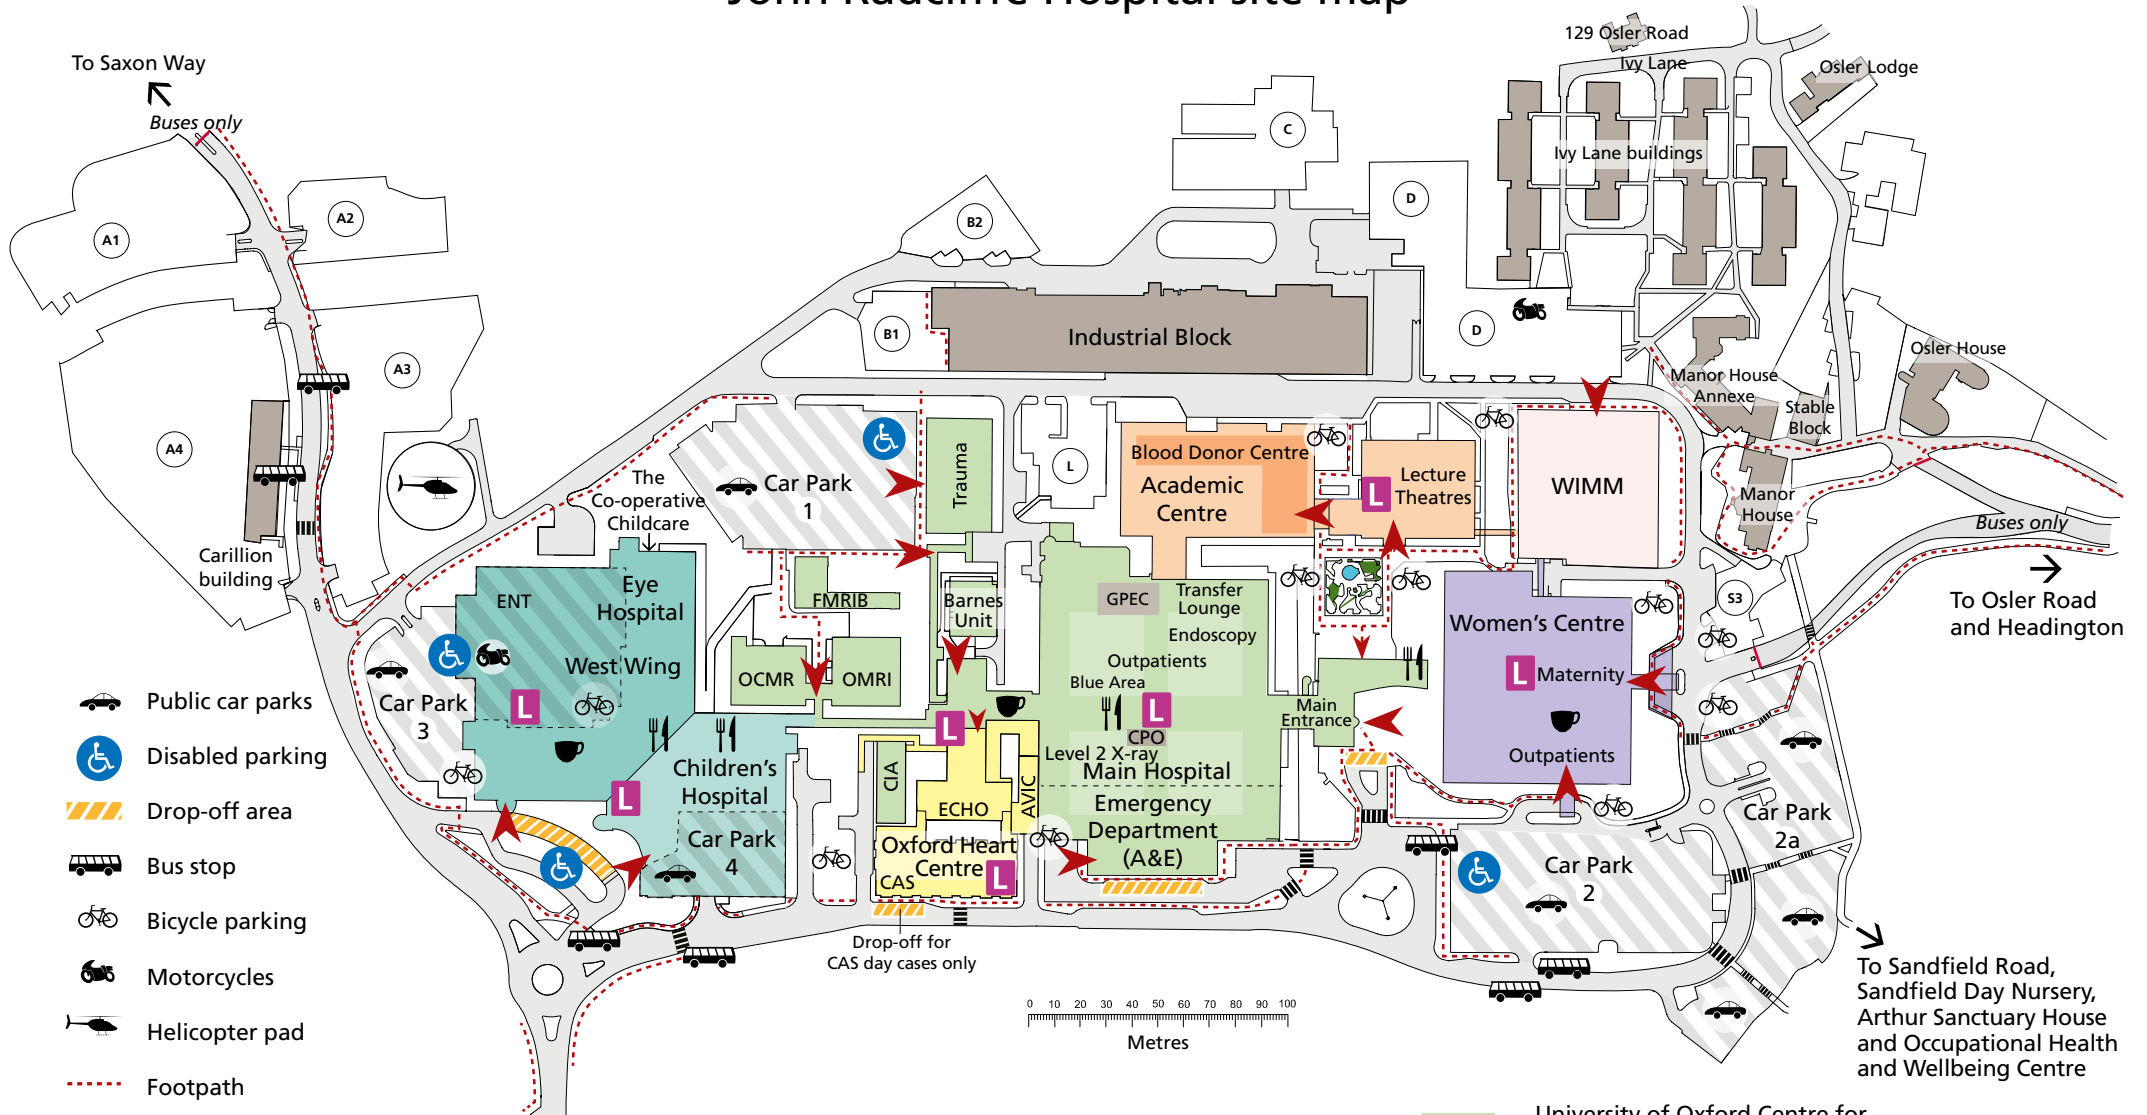

John Radcliffe Hospital site map

- Public car parks
- Disabled parking
- Drop-off area
- Bus stop
- Bicycle parking
- Motorcycles
- Helicopter pad
- Footpath
- Entrances
- Zebra crossing
- Main lifts
- Restaurant / café
- League of Friends

- WIMM Weatherall Institute of Molecular Medicine
- AVIC Acute Vascular Imaging Centre
- CIA Cardiac Investigations Annexe (access via Main Entrance)
- CAS Cardiac Angiography Suite
- OMRI Oxford Magnetic Resonance Imaging Department (MRI)

- OCMR University of Oxford Centre for Clinical Magnetic Resonance Research
- FMRIB Oxford Centre for Functional MRI of the Brain
- GPEC George Pickering Education Centre Level 3
- CPO Car Parking Office
- Staff car parks