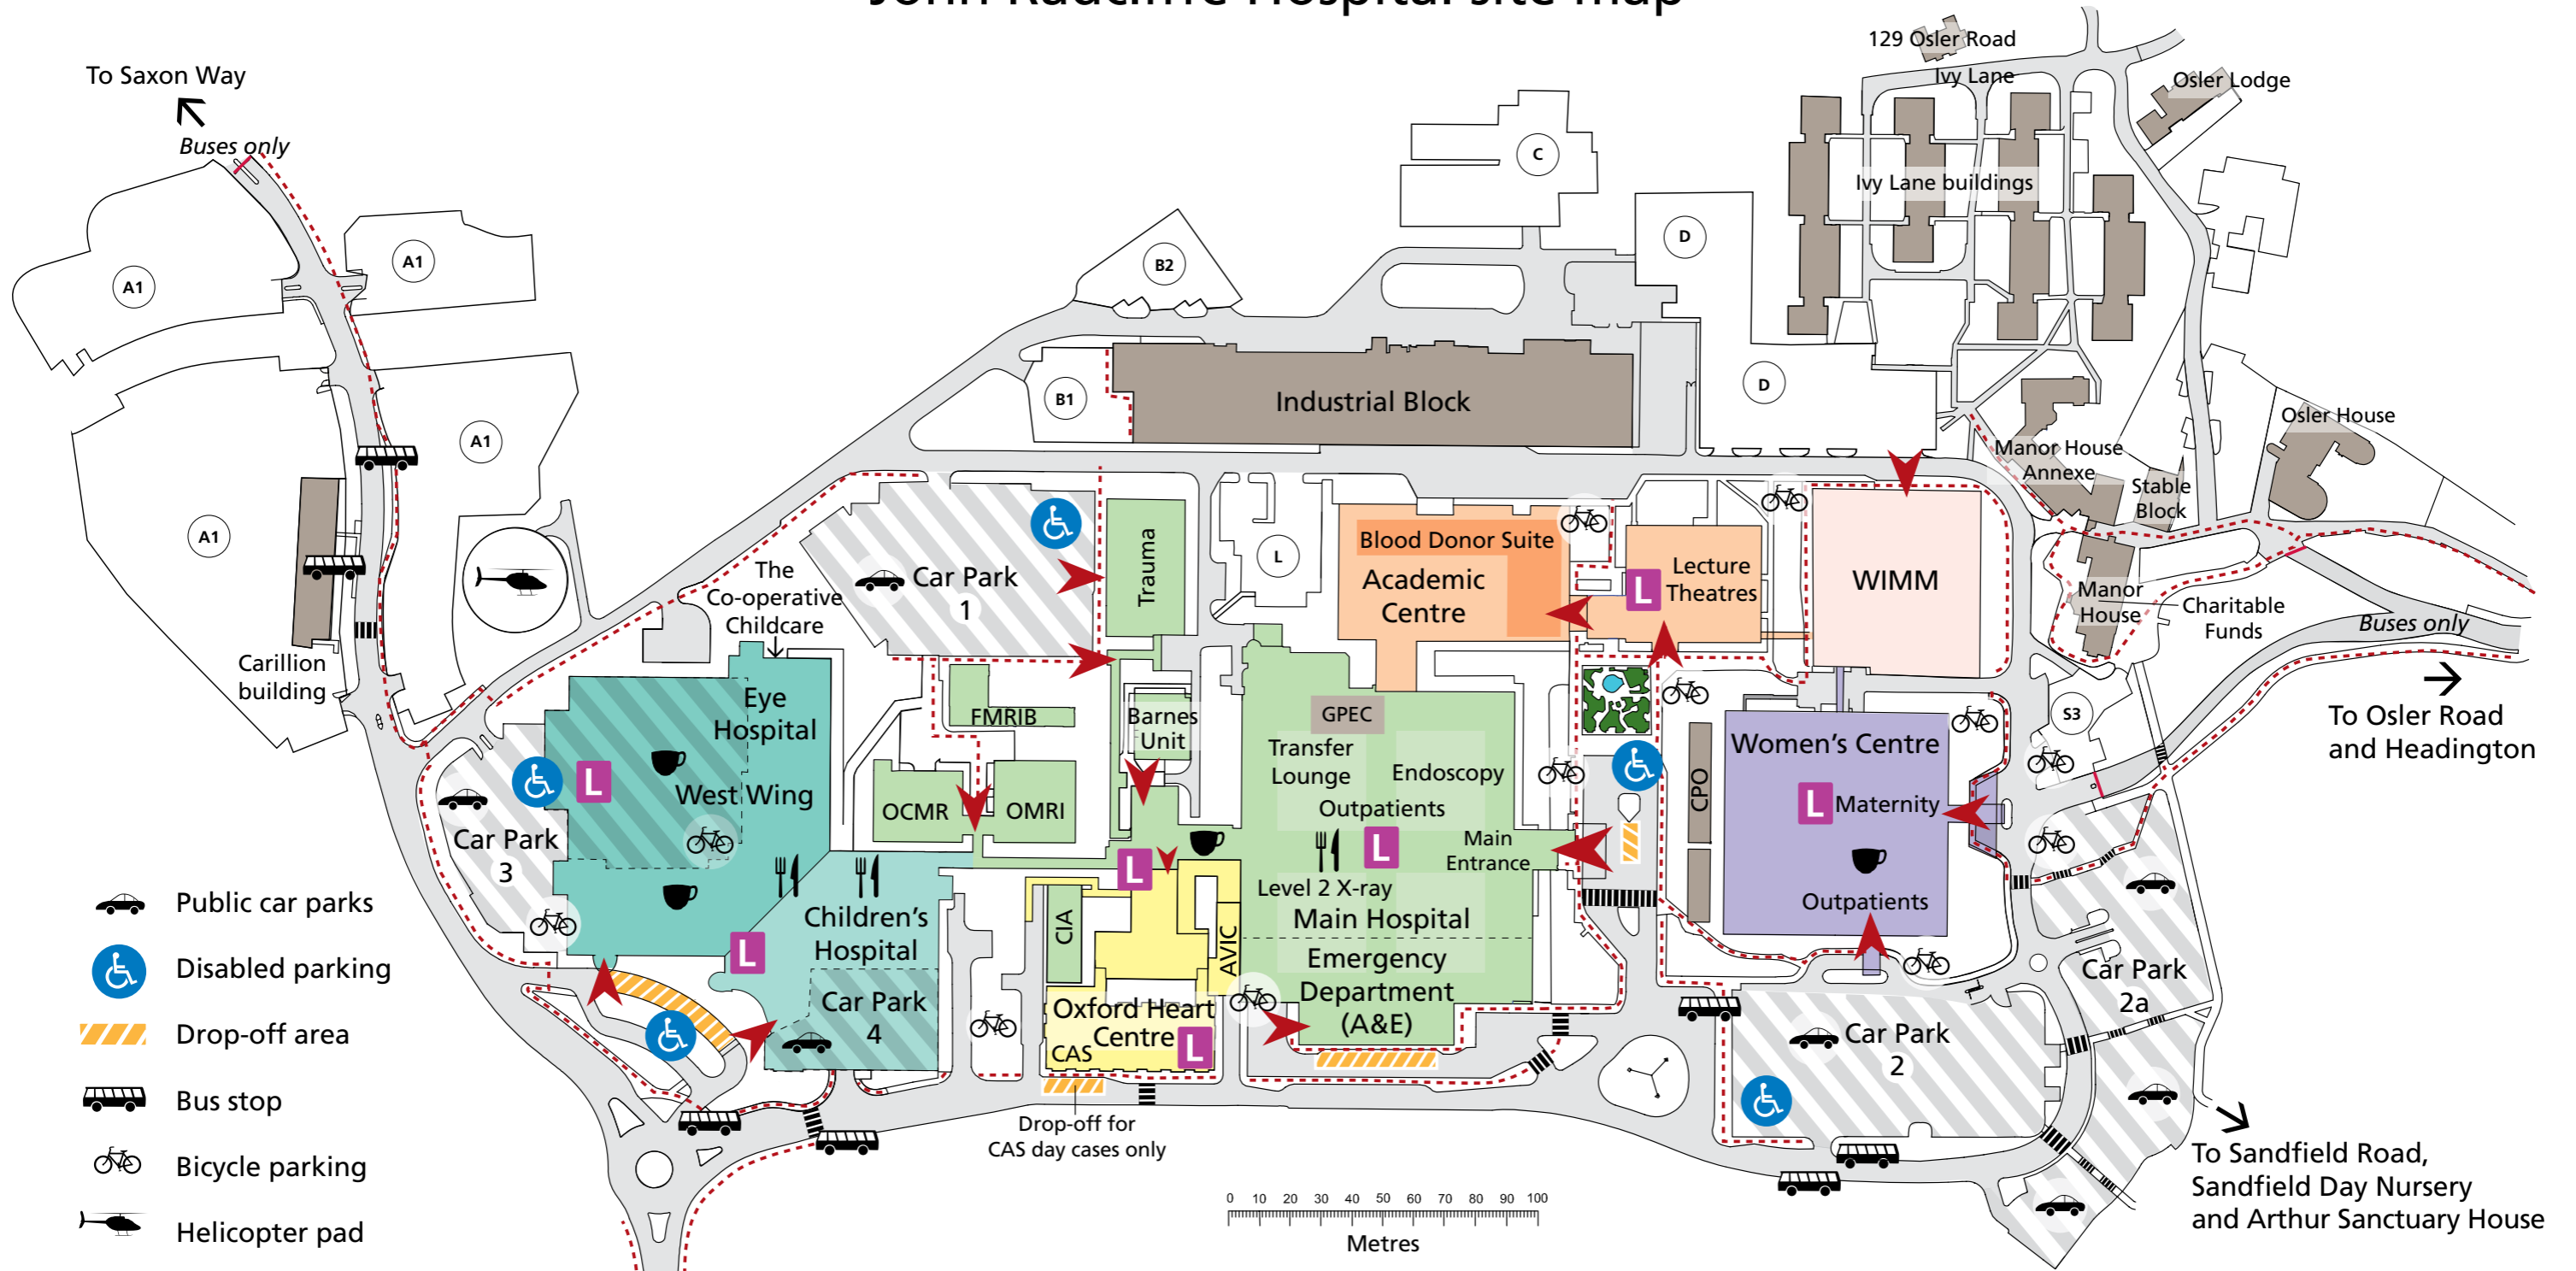

John Radcliffe Hospital site map

- Public car parks
- Disabled parking
- Drop-off area
- Bus stop
- Bicycle parking
- Helicopter pad
- Footpath
- Entrances
- Zebra crossing
- Main lifts
- Restaurant / café
- League of Friends

- WIMM Weatherall Institute of Molecular Medicine
- AVIC Acute Vascular Imaging Centre
- CIA Cardiac Investigations Annexe (access via Main Entrance)
- CAS Cardiac Angiography Suite
- OMRI Oxford Magnetic Resonance Imaging Department (MRI)
- OCMR University of Oxford Centre for Clinical Magnetic Resonance Research
- FMRIB Oxford Centre for Functional MRI of the Brain
- GPEC George Pickering Education Centre Level 3
- CPO Car Parking Office
- Staff car parks